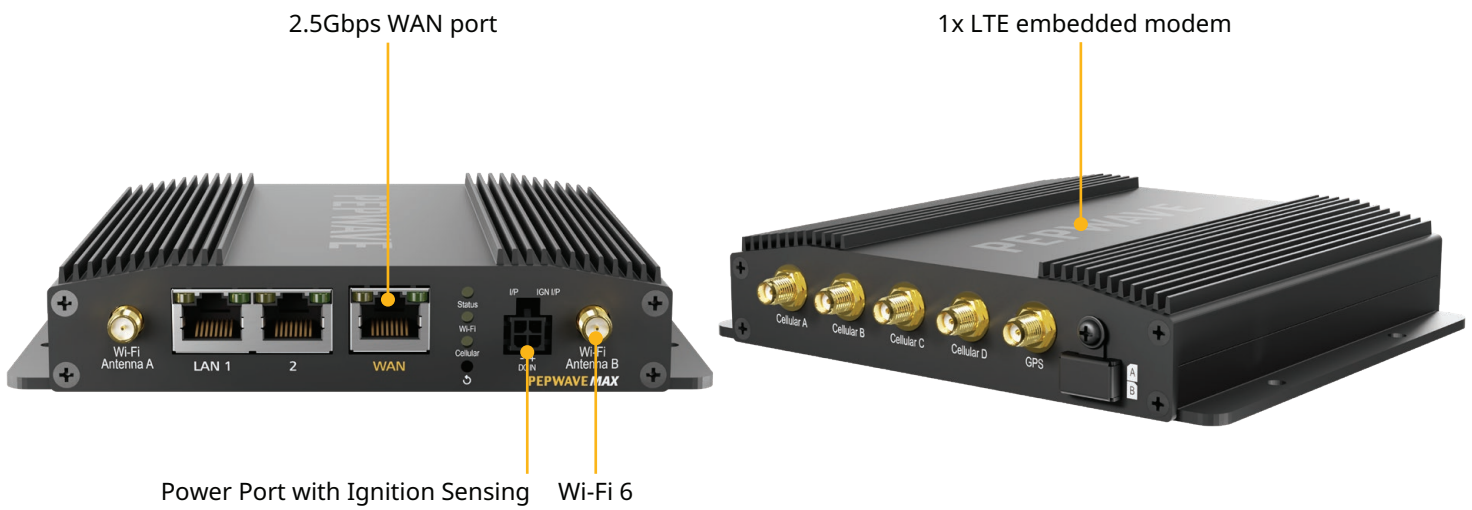

SpeedFusion Ready

Enable the endless possibilities of SpeedFusion technology just by simply connecting to SpeedFusion Cloud from wherever you are.

Performance Boost

The BR1 Pro has been boosted with a CAT-20 modem which can achieve speeds of up to 800% faster than the original BR1 Pro.

- Status
- Wi-Fi
- Cellular

Hardcore Capabilities

The BR1 Pro comes equipped with a 2.5Gbps Ethernet port, making it compatible for your network devices to run at their designated speeds without limitations.

Deploy Anywhere

Certified toughness and wide operating temperatures mean you can just deploy, forget, and enjoy the benefits.

Specifications

WAN Interface	1x 10/100/1000/2500M Ethernet ¹ 1x LTE-A Pro Modem with Redundant SIM Slots	Antenna Connectors	4x SMA Cellular Antenna Connectors 2x RP-SMA Wi-Fi Antenna Connectors 1x SMA GPS Antenna Connector
LAN Interface	2x 10/100/1000M Ethernet	Power Input	10 - 30V
Wi-Fi Interface	Simultaneous Dual-Band (2.4GHz / 5GHz) Wi-Fi 6, 2X2 MU-MIMO Wi-Fi WAN and/or AP	Power Consumption	8 W (nominal), 19 W (max.)
SpeedFusion features	Hot Failover, WAN Smoothing, Bandwidth Bonding ²	Dimension	5.78 x 5.08 x 1.15 inches / 146.8 x 129 x 29.3 mm
Number of PepVPN	2/5 ³	Weight	1.28 pounds / 0.58 kg
Features	Drop-in Mode Load Balancing/Failover Ignition Sensing	Operating Temperature	-40° - 149°F / -40° - 65°C
Router Throughput	1 Gbps	Humidity	15% - 95% (non-condensing)
PepVPN Throughput (No Encryption)	400 Mbps	Warranty	1-Year Limited Warranty
PepVPN Throughput (256-bit AES)	200 Mbps	Certifications	FCC, CE, RoHS E-Mark (Motor Vehicle) ⁵ EN 61373 Shock and Vibration Resistance ⁵ EN 50155 Railway Applications - Electronic Equipment used on Rolling Stock EN 61000 Electromagnetic Compatibility
Recommended Users	1-150	Package Content	1x MAX BR1 Pro CAT-20 1x 12V2A Power Supply (ACW-632) 4x LTE/5G Antennas (ACW-234) 2x Wi-Fi Dual Band Antenna (ACW-341) 1x GPS Antenna (ACW-232)
Cellular Data Rate⁴ (Downlink/Uplink)	CAT-20: 2 Gbps / 211 Mbps		